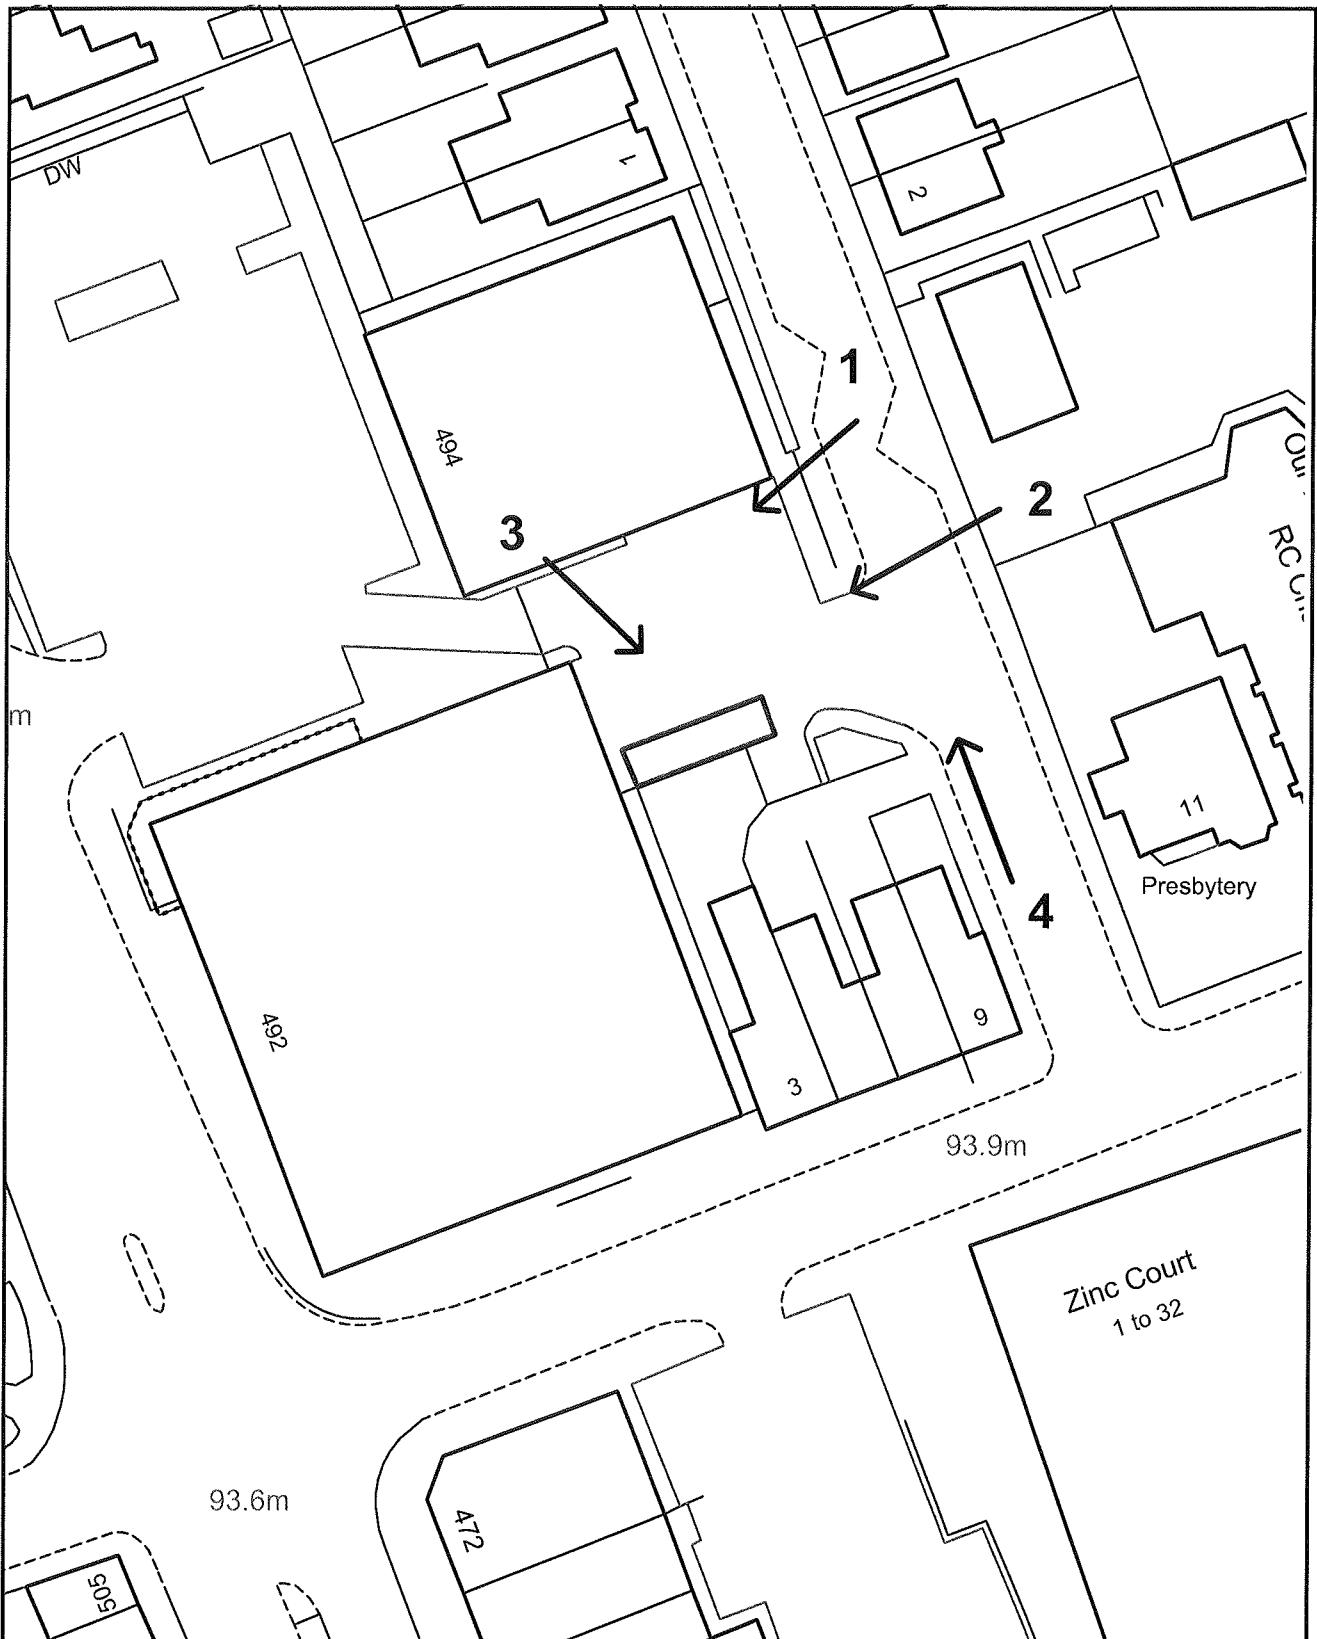

Viewpoints

Item 04 - 55533

PLANNING APPLICATION LOCATION PLAN

APP. NO 55533

ADDRESS: Marks & Spencer PLC
492 Bury New Road
Prestwich

EDS

Bury
COUNCIL

1:1250

(C) Crown Copyright and database right (2011). Ordnance Survey 100023063.